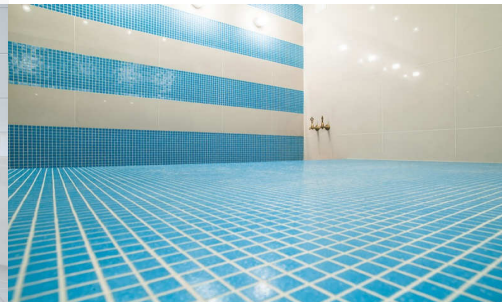

READY-TO-USE HYGIENIZING DETERGENT

- Ready-to-use foaming high-chlorine content hygienizer.
- Easy to use and rinse.
- Particularly suitable for the cleaning of changing rooms, bathrooms and showers.

SUGGESTIONS

GEMINI PRONTO is a specially formulated product for the cleaning of bathrooms and fittings in public areas subject to heavy traffic.

DESCRIPTION

The bulk of bacterial transmission takes place in bathrooms, changing rooms and consulting rooms. Guaranteeing hygiene in areas visited by a large number of people is fundamental. GEMINI CLEANER is a product which has been specially formulated for the cleaning and hygienization of hand-basins, bathroom fittings and hard surfaces in general. Used daily, it restores the shine to all accessories in steel, ceramics and porcelain. The hygienizing action is provided by the active chlorine content which eliminates bacteria, fungi and yeasts. The high concentration of the active ingredient guarantees effectiveness even when used on wet surfaces. It combats and avoids the formation of unpleasant odours. Ideal for the deep cleaning and hygiene of tiled and metal surfaces in toilets, hotels, hostels, bars, restaurants, sport centres, etc.